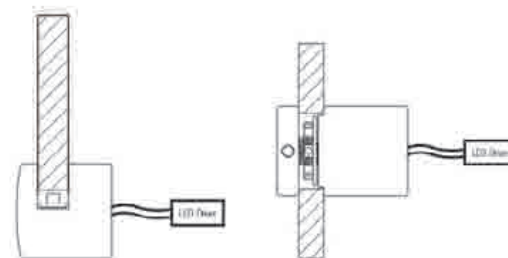

Name&Size(mm)	LED Color	Item No.	Order No.
LED Sign Standoff 2525 Satin	White	L-2525-ST-W	0448252529
	Red	L-2525-ST-R	0448252523
	Blue	L-2525-ST-B	0448252524

Name&Size(mm)	LED Color	Item No.	Order No.
LED Sign Standoff 3225 Satin	White	L-3225-ST-W	0448322529
	Red	L-3225-ST-R	0448322523
	Blue	L-3225-ST-B	0448322524

Name&Size(mm)	LED Color	Item No.	Order No.
LED Sign Standoff 4025 Satin	White	L-4025-ST-W	0448402529
	Red	L-4025-ST-R	0448402523
	Blue	L-4025-ST-B	0448402524

Name&Size(mm)	Size	Item No.	Order No.
LED Sign Clamp	80mm	XC-80-ST-W	0452008022
	120mm	XC-120-ST-W	0452012022
	180mm	XC-180-ST-W	0452018022
	280mm	XC-280-ST-W	0452028022
	380mm	XC-380-ST-W	0452038022