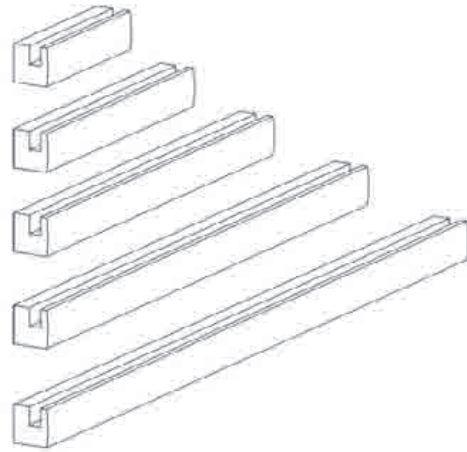

## XC-17 sign clamps

Arch style design with adjustable clamps for thickness from 3 mm to 10 mm glass or acrylic sheet.

80mm (08)

120mm (12)

180mm (18)

280mm (28)

380mm (38)

XC-15